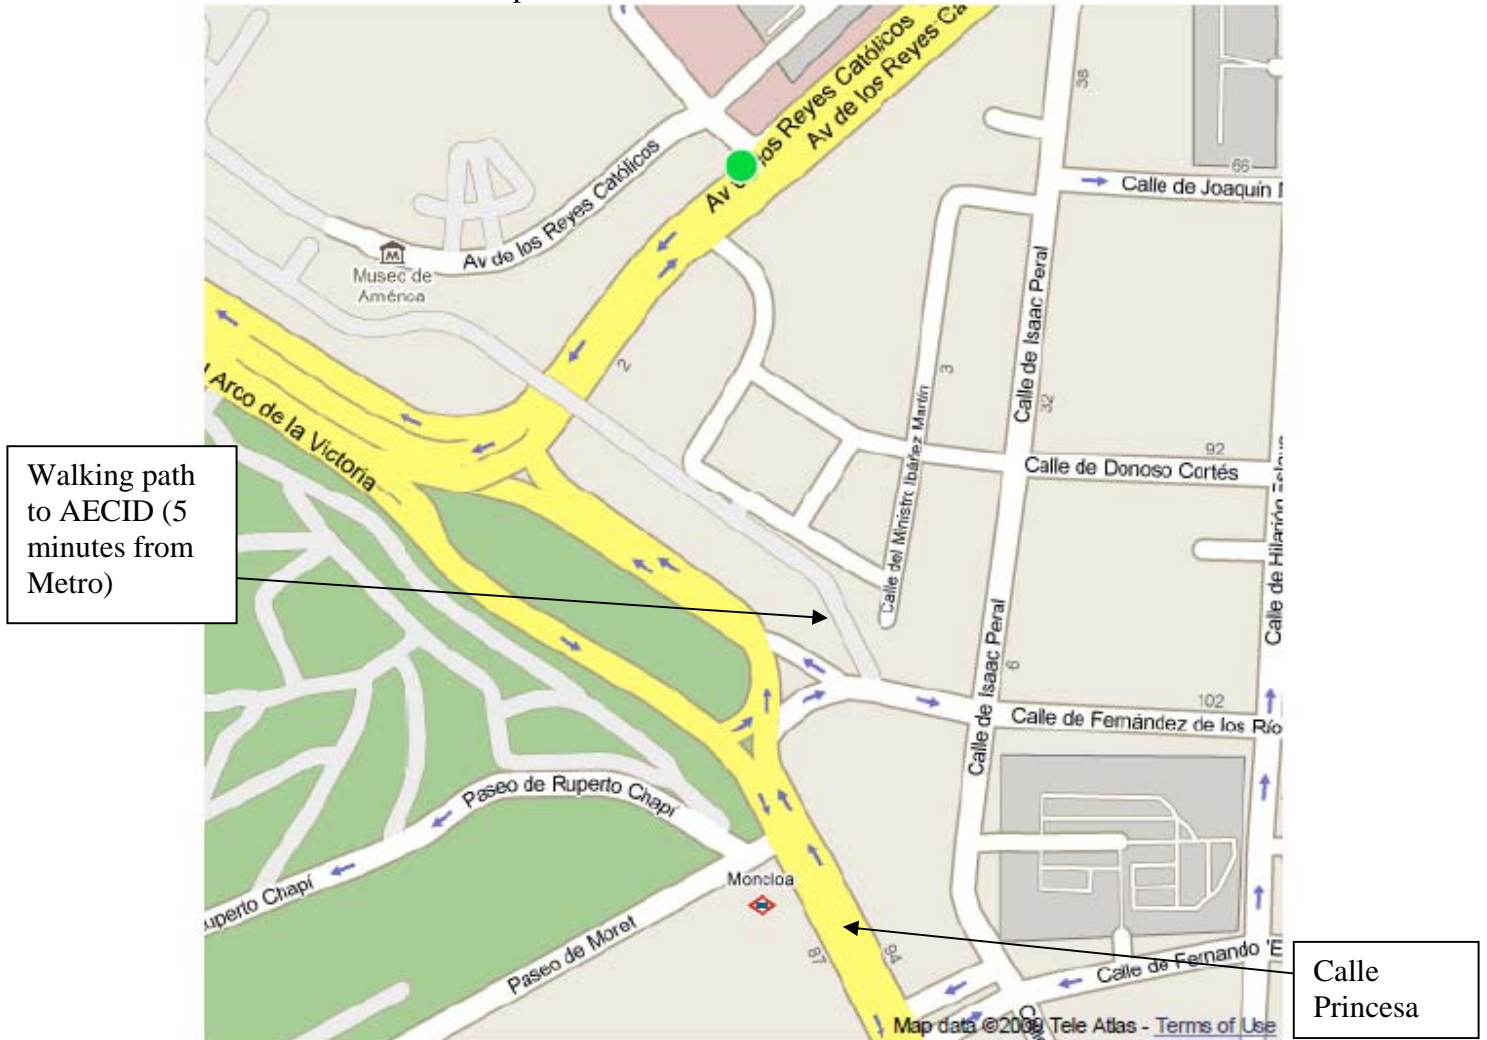

Avenida Reyes Católicos, 4 (See Green dot on map)

<http://www.metromadrid.es/en/index.html>

Closest Metro/Underground Station: MONCLOA (Lines 6 –Circular- and 3): a 10-minute walk to AECID on path (in light grey)

From the Airport by Metro (approx. 45 minutes: 2 euro):

- Leave from Underground exit Aeropuerto T1-T3, or T4, Línea 8
- Transfer at Nuevos Ministerios to Línea 6 Circular
- Arrival Moncloa station

Metro information: <http://www.metromadrid.es/en/index.html>

From Airport by Taxi: (about 30 minutes, depending on traffic): 30-40 euro

Where to stay

A SELECTION OF HOTELS NEAR AECID

Husa Princesa

- **Category:** Hotel *****
- **Address:** Calle Princesa , 40
- **Telephones:** (+34) 91 542 21 00
- **Price from** **185€**
- **Web:** www.hotelhusaprincesa.com